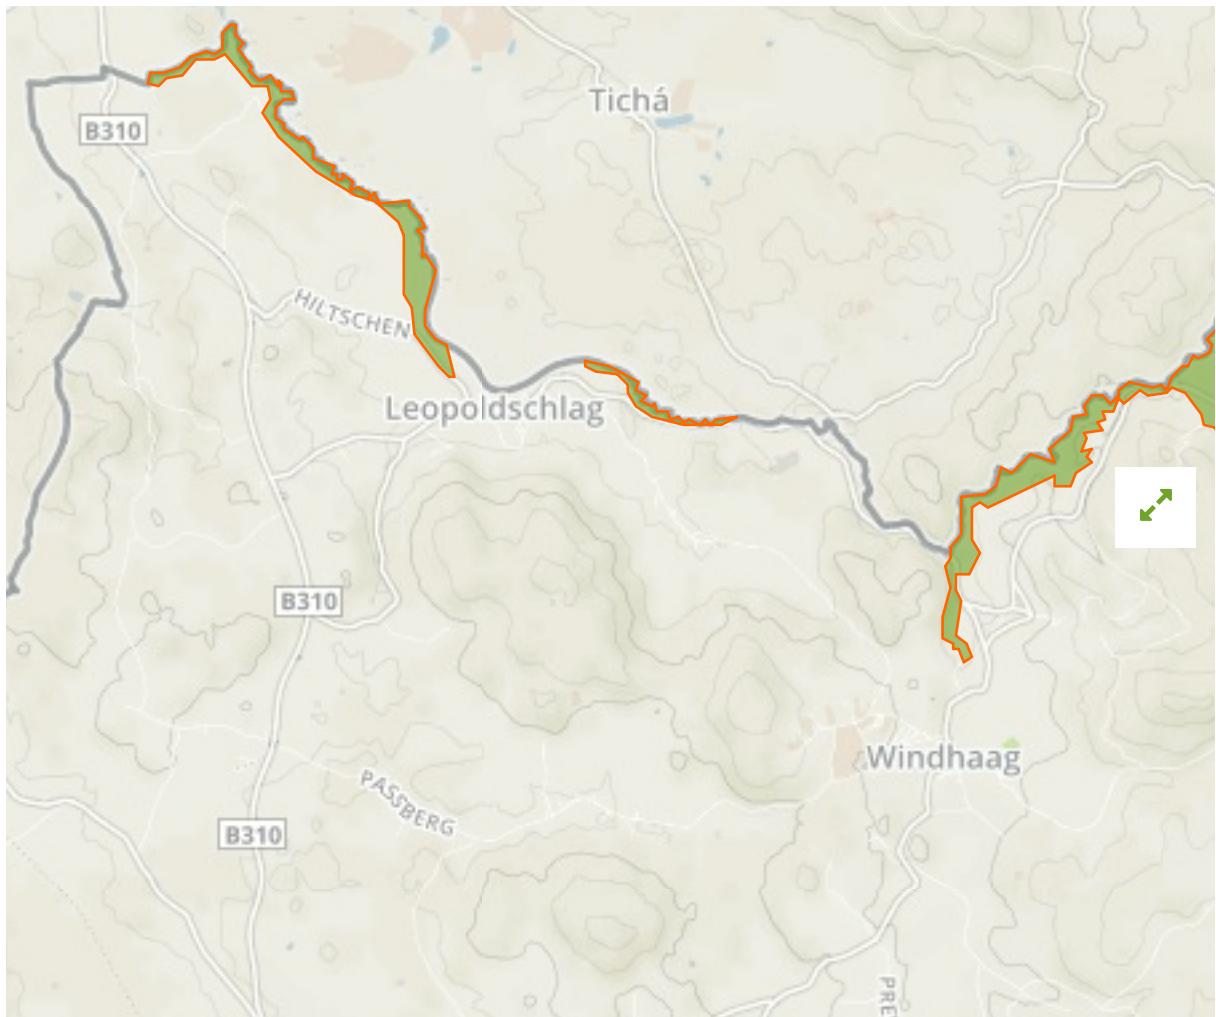

Maltsch in Austria

The designations employed and the presentation of material on this map do not imply the expression of any opinion whatsoever on the part of the Secretariat of the United Nations concerning the legal status of any country, territory, city or area or of its authorities, or concerning the delimitation of its frontiers or boundaries.

WDPA ID

555577643

Reported Area

3.53 km²

Management Effectiveness Evaluations

No information available

Attributes

Original Name [Maltsch](#)