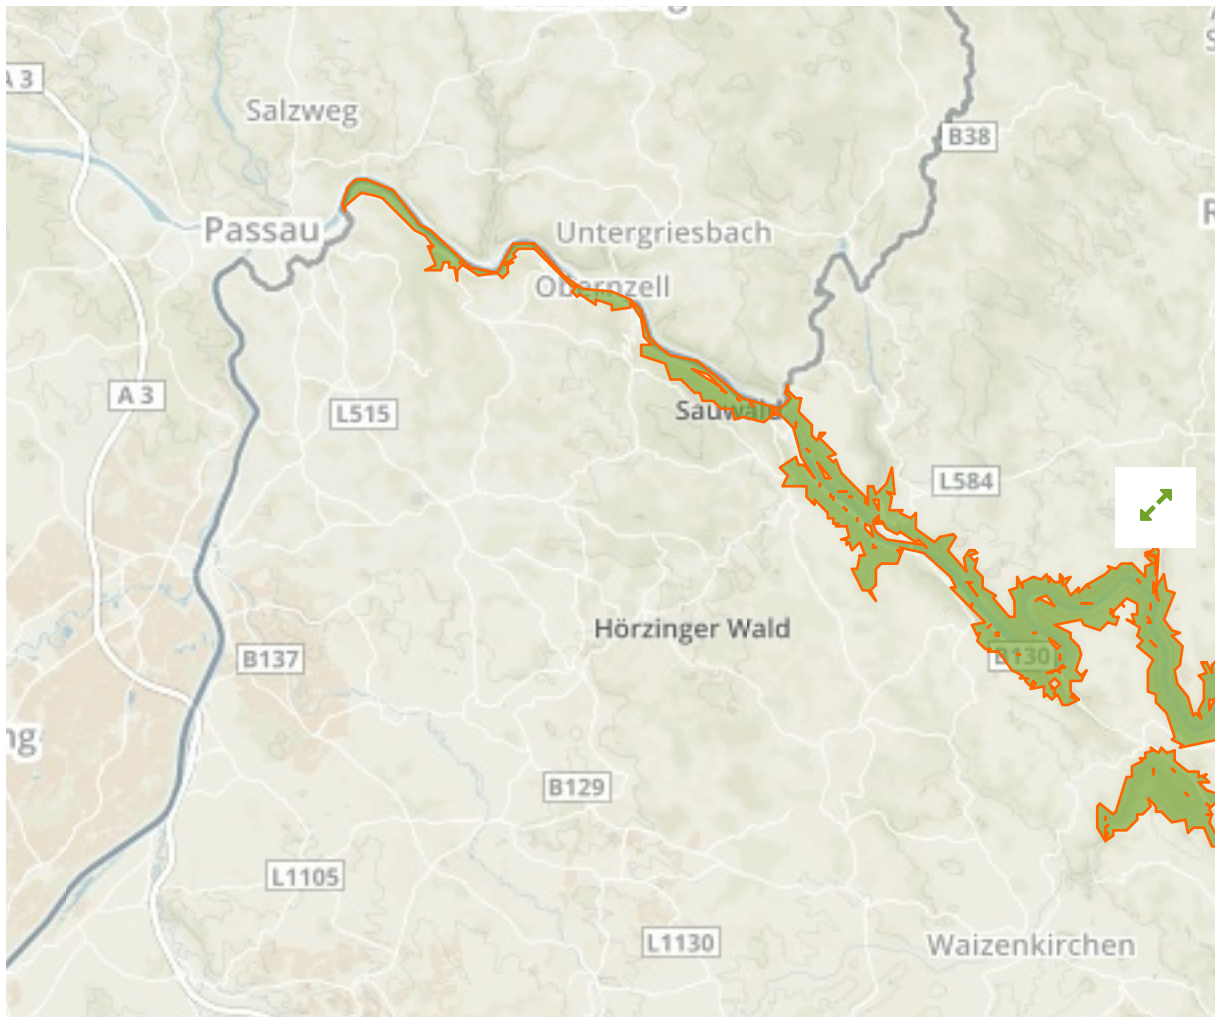

Oberes Donau- und Aschachtal in Austria

The designations employed and the presentation of material on this map do not imply the expression of any opinion whatsoever on the part of the Secretariat of the United Nations concerning the legal status of any country, territory, city or area or of its authorities, or concerning the delimitation of its frontiers or boundaries.

WDPA ID

555577994

Reported Area

71.19 km²

Management Effectiveness Evaluations

No information available

Attributes

Original Name [Oberes Donau- und Aschachtal](#)