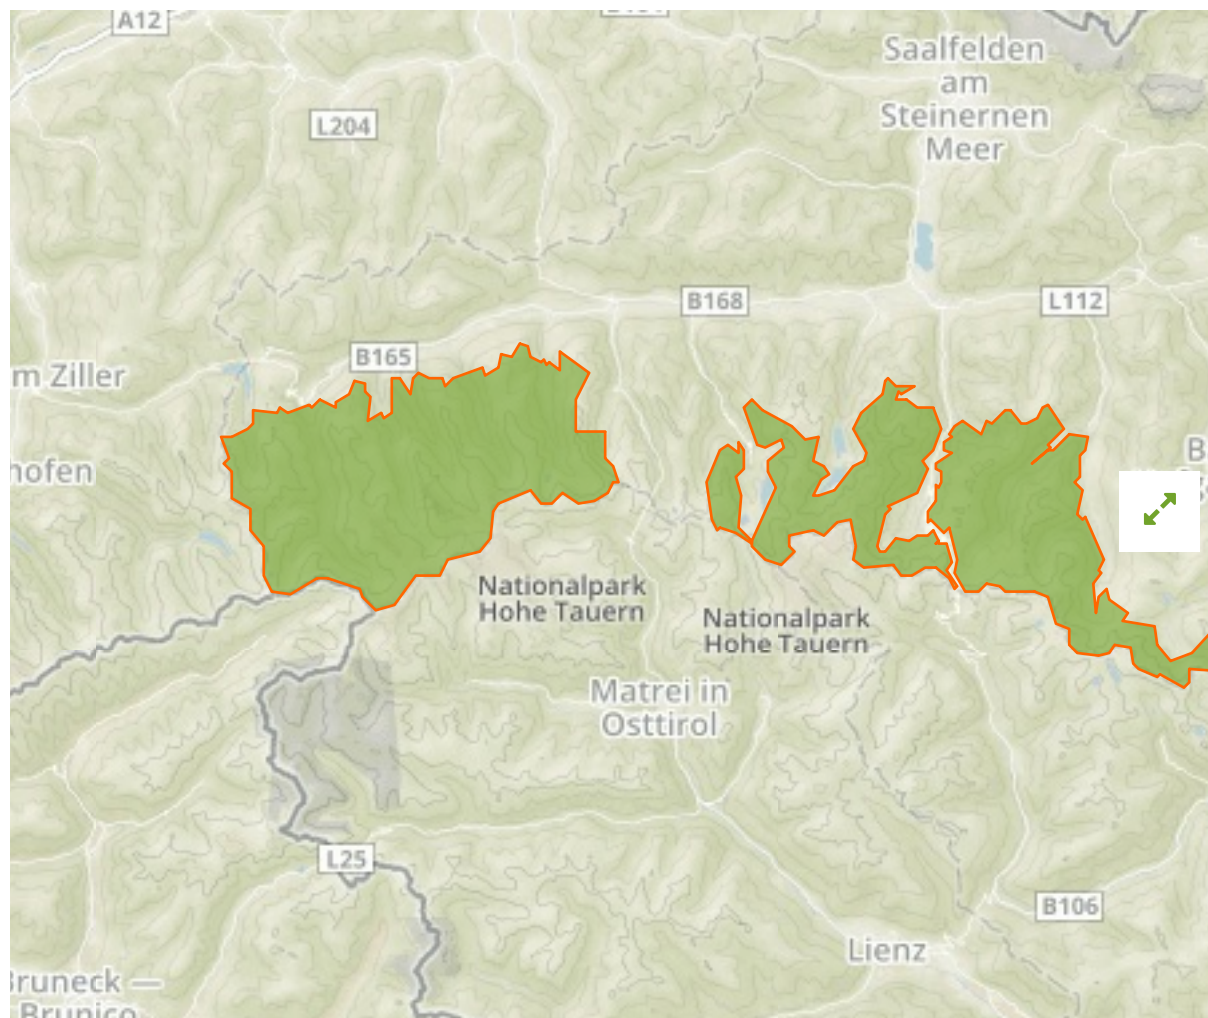

Hohe Tauern; Salzburg in Austria

The designations employed and the presentation of material on this map do not imply the expression of any opinion whatsoever on the part of the Secretariat of the United Nations concerning the legal status of any country, territory, city or area or of its authorities, or concerning the delimitation of its frontiers or boundaries.

WDPA ID

555578004

Reported Area

805.05 km²

Management Effectiveness Evaluations

No information available

Attributes

Original Name	Hohe Tauern; Salzburg
English Designation	Site of Community Importance (Habitats Directive)
IUCN Management Category	Not Reported
Status	Designated
Type of Designation	Regional
Status Year	1997
Sublocation	
Governance Type	Federal or national ministry or agency
Management Authority	Amt der Steiermärkischen Landesregierung; A 13 Umwelt und Raumordnung; Referat Naturschutz
Management Plan	Not Reported
International Criteria	Not Applicable

English Designation
Special Protection Area (Birds Directive)

IUCN Category
Not Reported

WDPA ID Year of Designation
555540153

Reported Area
313.3 km²

Hohe Tauern; Tirol

in Austria

English Designation
Special Protection Area (Birds
Directive)

Reported Area
610.0 km²

[Show all](#)