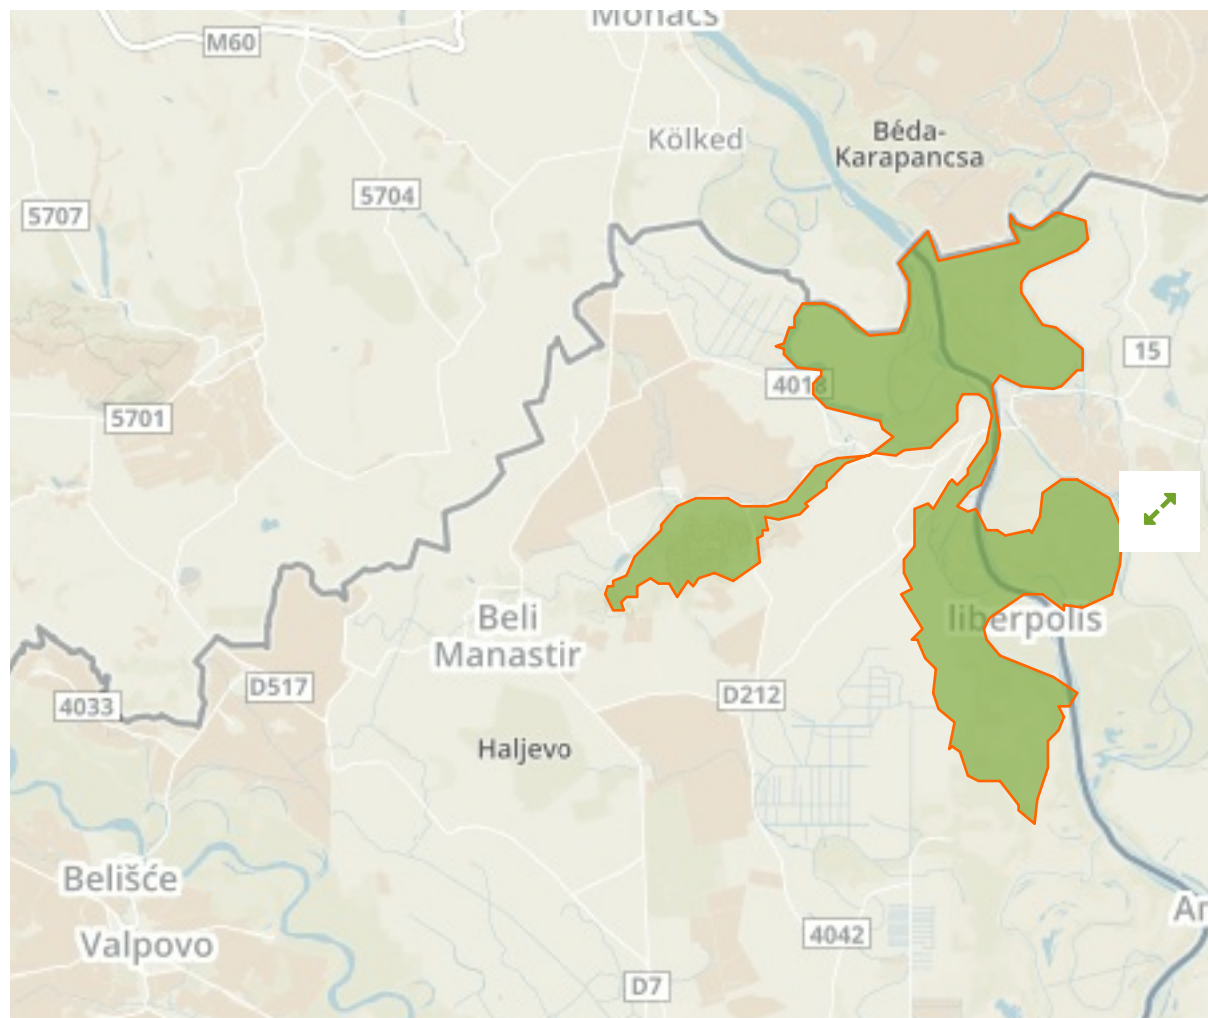

Dunav S od Kopačkog rita in Croatia

The designations employed and the presentation of material on this map do not imply the expression of any opinion whatsoever on the part of the Secretariat of the United Nations concerning the legal status of any country, territory, city or area or of its authorities, or concerning the delimitation of its frontiers or boundaries.

WDPA ID

555578407

Reported Area

137.91 km²

Management Effectiveness Evaluations

No information available

Attributes

Original Name **Dunav S od Kopačkog rita**

in Serbia

English Designation

Nature Reserve

IUCN Category

IV

WDPA ID Year of Designation Reported Area

328846

196.5 km²

663.4 km²

Dunav - Vukovar

in Croatia

English Designation

Site of Community Importance (Habitats Directive)

IUCN Category

Not Reported

WDPA ID Year of Designation Reported Area
555578157 133.6 km²