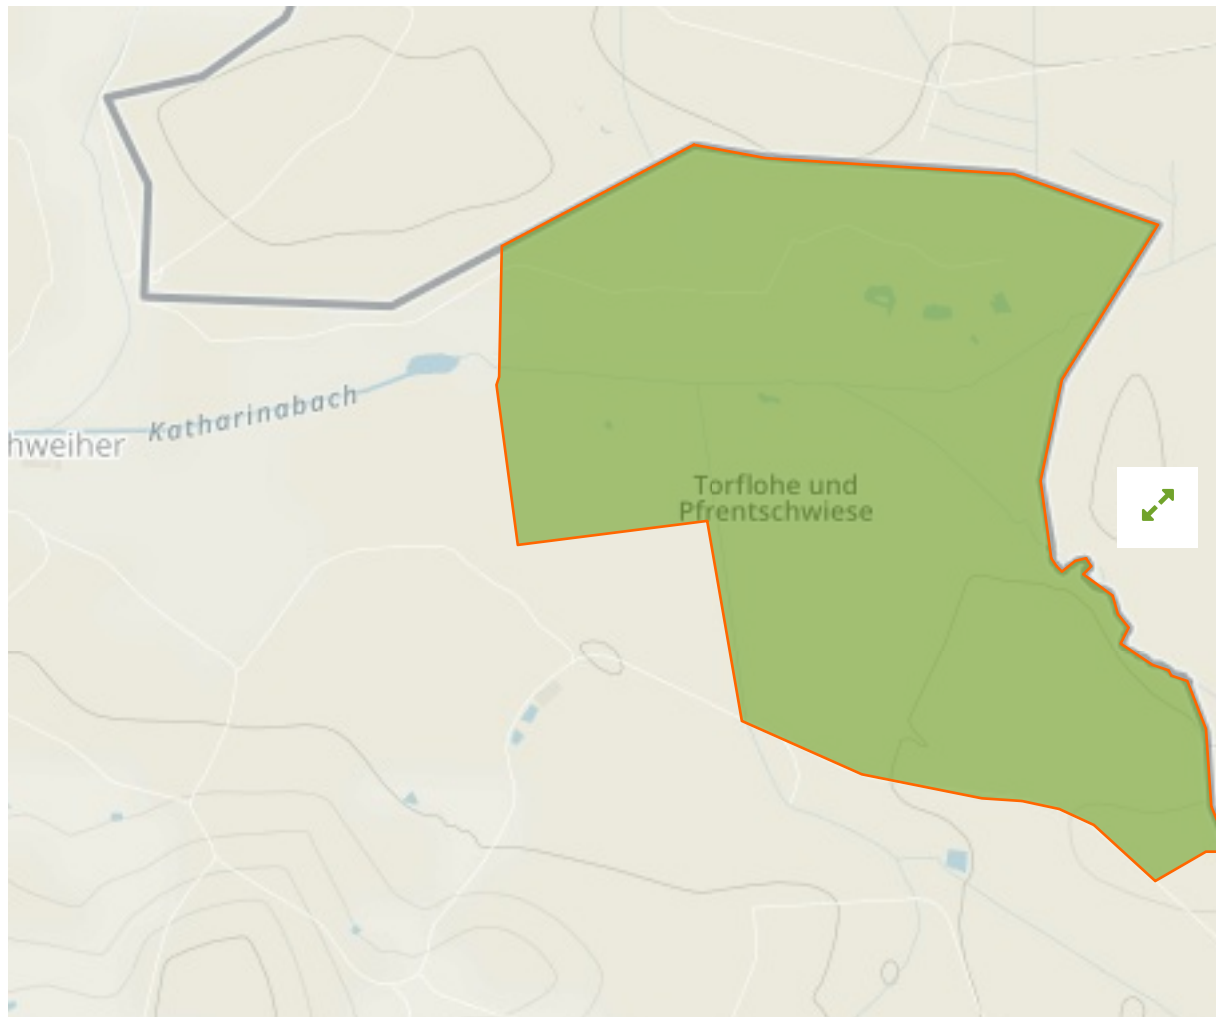

Torflohe in Germany

The designations employed and the presentation of material on this map do not imply the expression of any opinion whatsoever on the part of the Secretariat of the United Nations concerning the legal status of any country, territory, city or area or of its authorities, or concerning the delimitation of its frontiers or boundaries.

WDPA ID

555579363

Reported Area

1.72 km²

Management Effectiveness Evaluations

No information available

Attributes

Original Name **Torflohe**