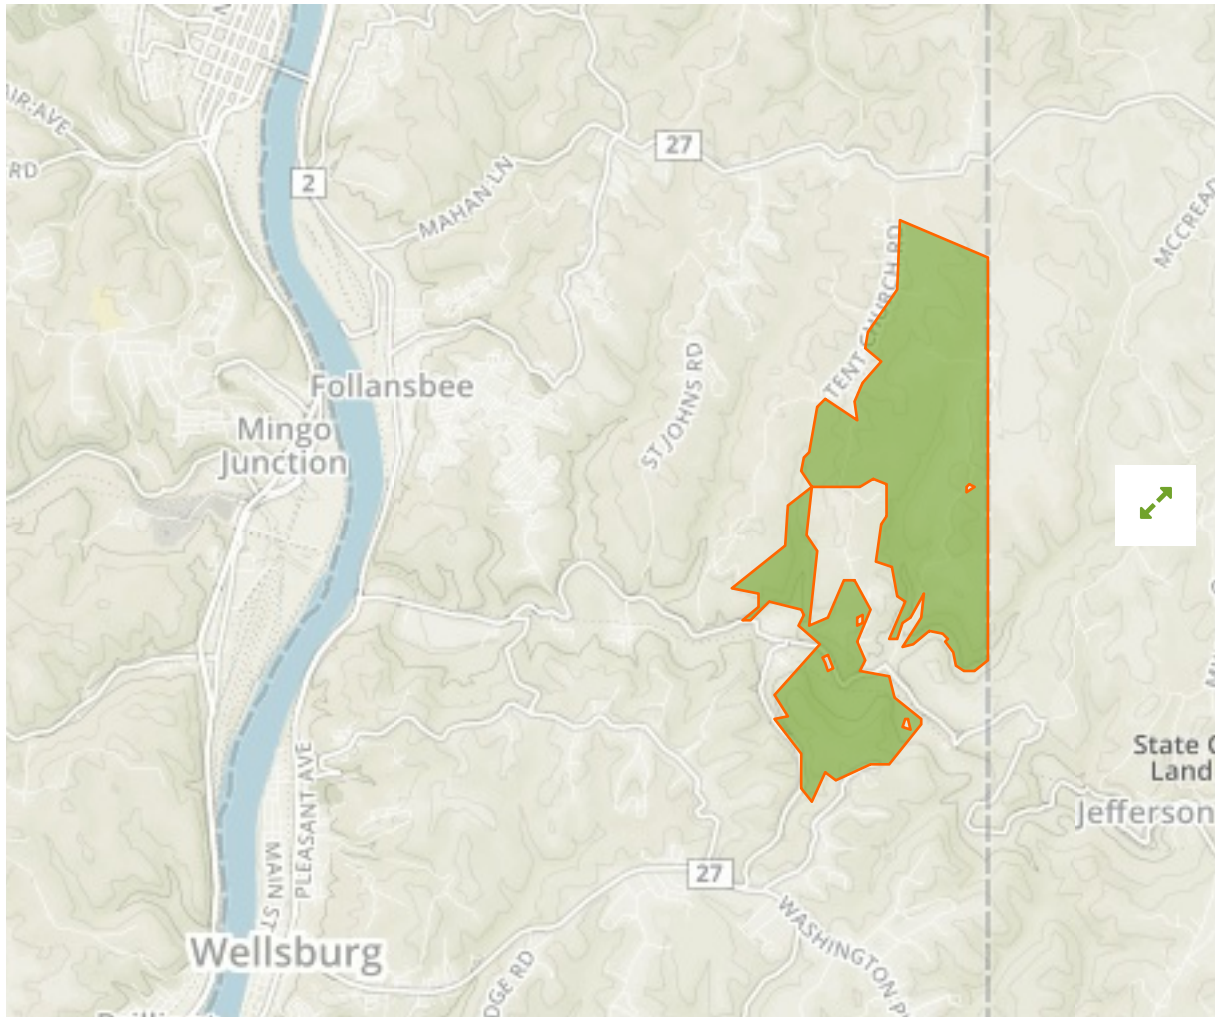

Cross Creek in United States of America

The designations employed and the presentation of material on this map do not imply the expression of any opinion whatsoever on the part of the Secretariat of the United Nations concerning the legal status of any country, territory, city or area or of its authorities, or concerning the delimitation of its frontiers or boundaries.

WDPA ID

55558160

Reported Area

8.16 km²

i Data Provider

US Geological Survey, Gap Analysis Program (GAP), National Operations Office, Boise State University

Management Effectiveness Evaluations

No information available

Attributes

Original Name	Cross Creek
English Designation	Wildlife Management Area
IUCN Management Category	V
Status	Designated
Type of Designation	National
Status Year	Not Reported
Sublocation	US-WV
Governance Type	Sub-national ministry or agency
Management Authority	State Department of Natural Resources
Management Plan	Not Reported
International Criteria	Not Applicable