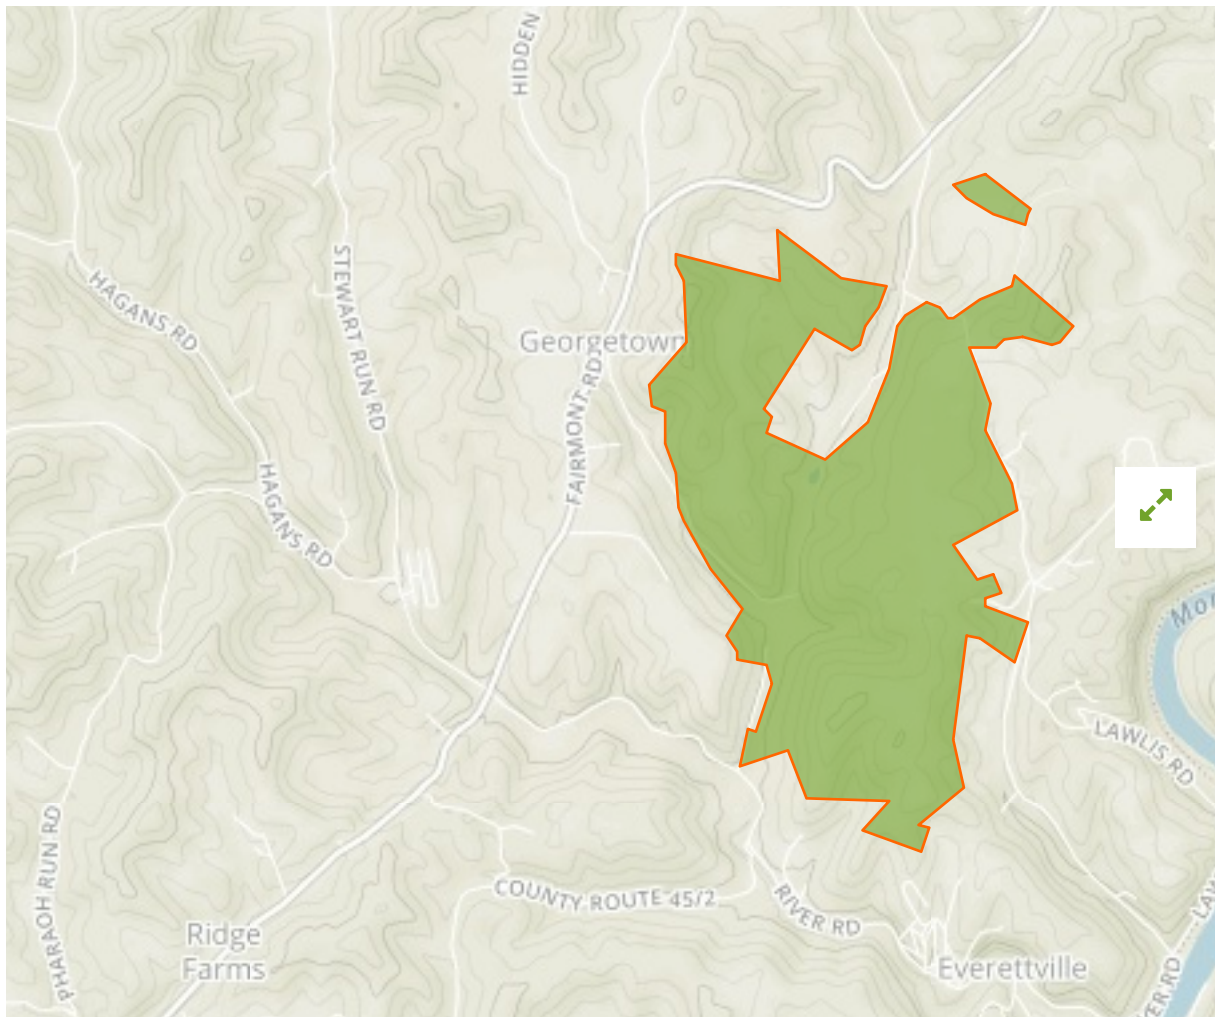

Little Indian Creek in United States of America

The designations employed and the presentation of material on this map do not imply the expression of any opinion whatsoever on the part of the Secretariat of the United Nations concerning the legal status of any country, territory, city or area or of its authorities, or concerning the delimitation of its frontiers or boundaries.

WDPA ID

55558215

Reported Area

4.15 km²

Data Provider

US Geological Survey, Gap Analysis Program (GAP), National Operations Office, Boise State University

Management Effectiveness Evaluations

No information available

Attributes

Original Name	Little Indian Creek
English Designation	Wildlife Management Area
IUCN Management Category	V
Status	Designated
Type of Designation	National
Status Year	Not Reported
Sublocation	US-WV
Governance Type	Sub-national ministry or agency
Management Authority	State Department of Natural Resources
Management Plan	Not Reported
International Criteria	Not Applicable