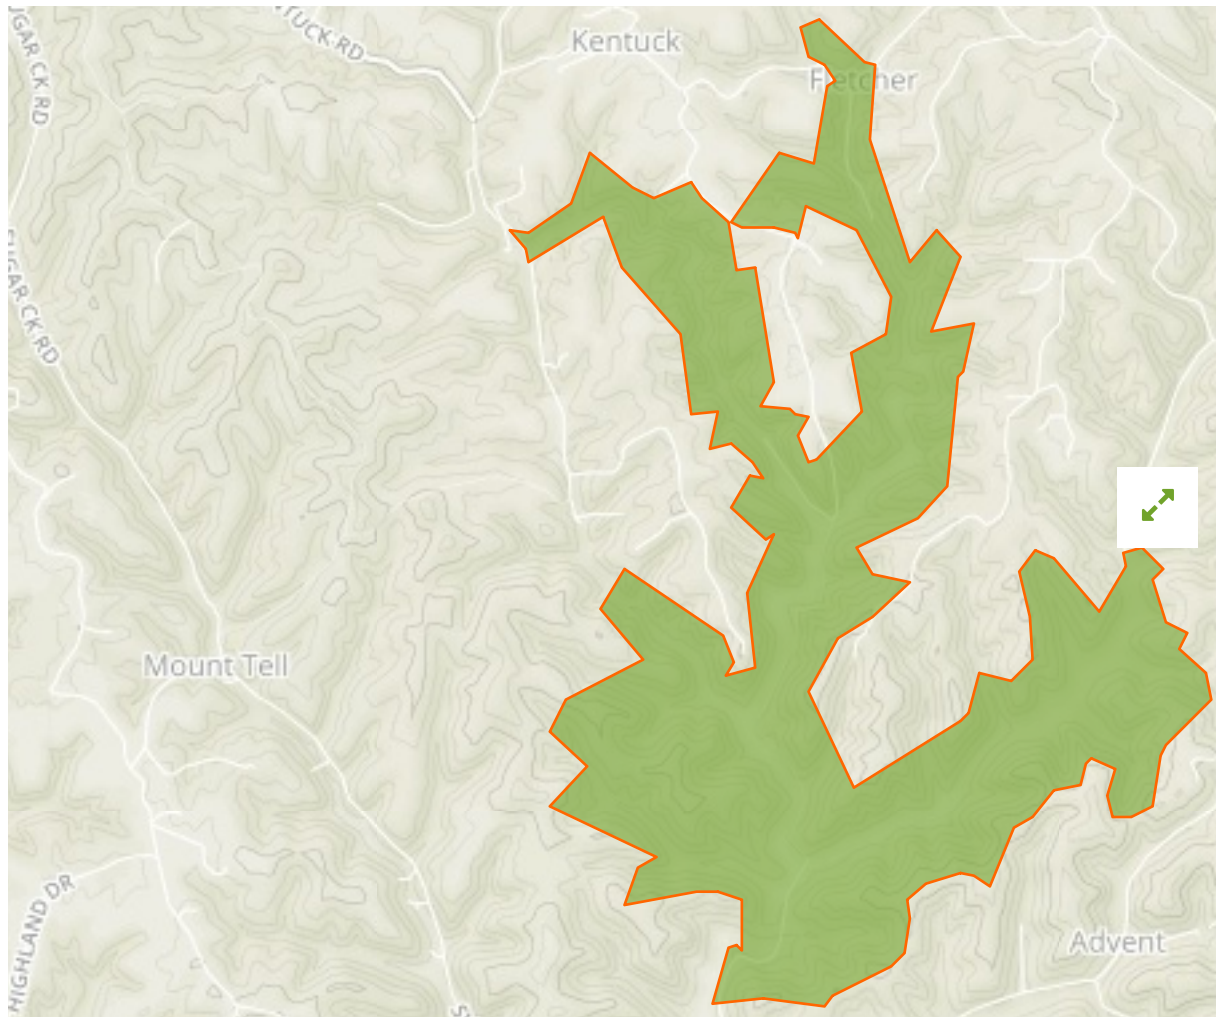

Woodrum Lake in United States of America

The designations employed and the presentation of material on this map do not imply the expression of any opinion whatsoever on the part of the Secretariat of the United Nations concerning the legal status of any country, territory, city or area or of its authorities, or concerning the delimitation of its frontiers or boundaries.

WDPA ID

55558312

Reported Area

7.34 km²

Data Provider

US Geological Survey, Gap Analysis Program (GAP), National Operations Office, Boise State University

Management Effectiveness Evaluations

No information available

Attributes

Original Name	Woodrum Lake
English Designation	Wildlife Management Area
IUCN Management Category	V
Status	Designated
Type of Designation	National
Status Year	Not Reported
Sublocation	US-WV
Governance Type	Sub-national ministry or agency
Management Authority	State Department of Natural Resources
Management Plan	Not Reported
International Criteria	Not Applicable