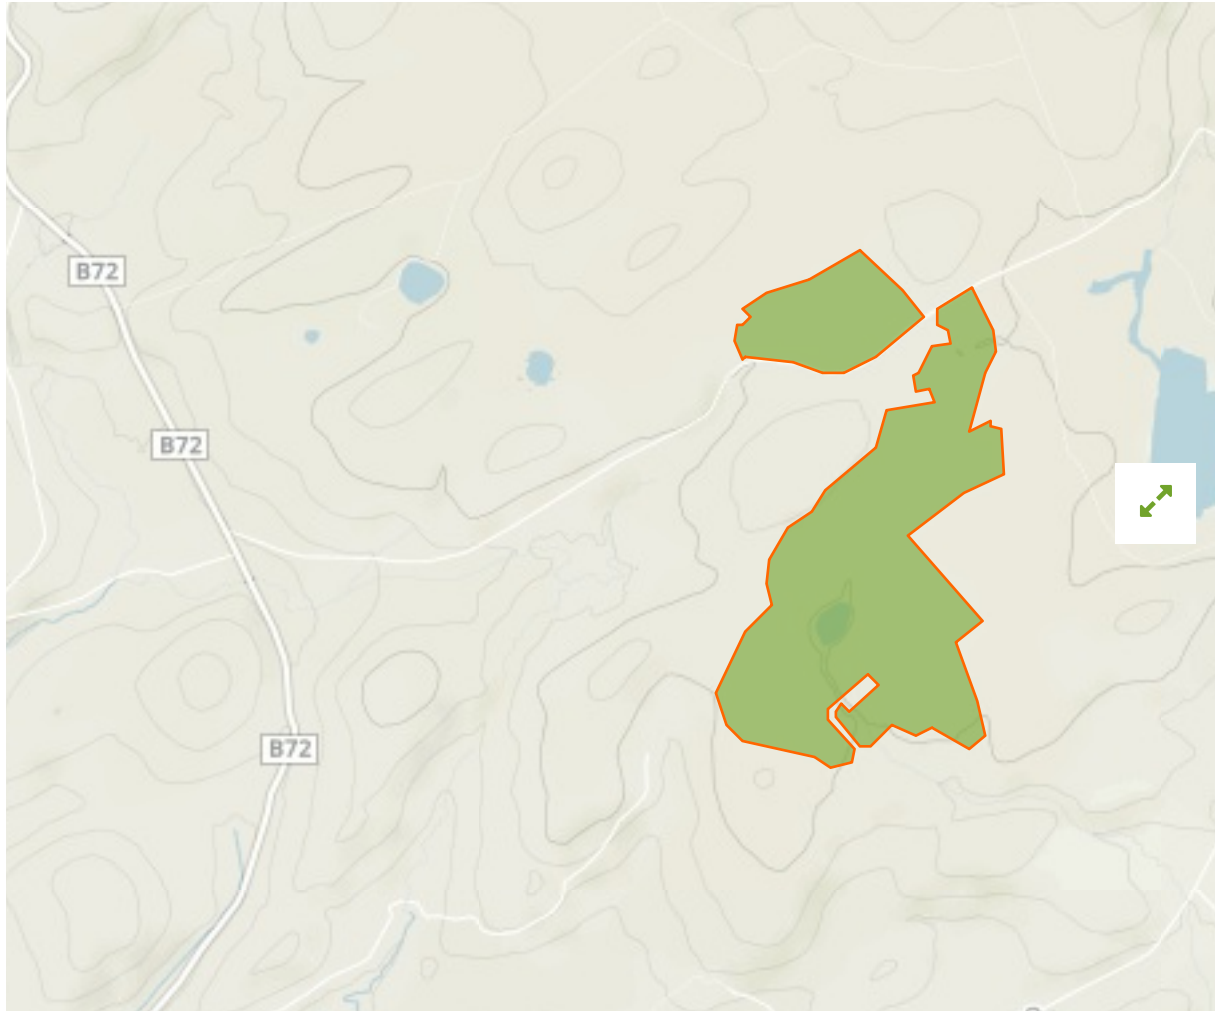

# Gortnasoal Glebe and Meenadoan in

United Kingdom of Great Britain and Northern Ireland

The designations employed and the presentation of material on this map do not imply the expression of any opinion whatsoever on the part of the Secretariat of the United Nations concerning the legal status of any country, territory, city or area or of its authorities, or concerning the delimitation of its frontiers or boundaries.

WDPA ID

---

**555596159**

Reported Area

---

**1.39 km<sup>2</sup>**