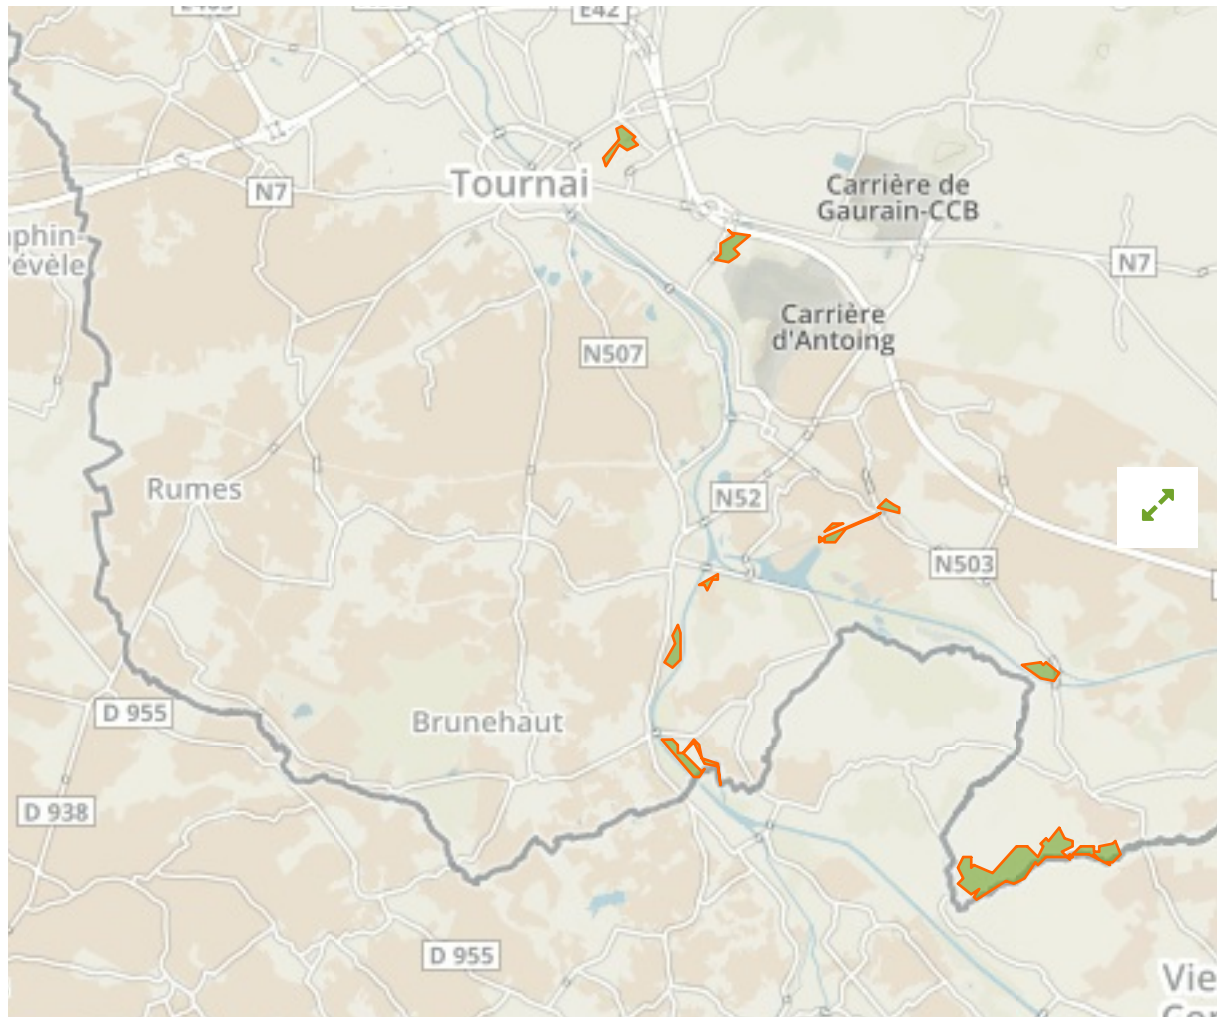

## Bassin de l'Escaut en amont de Tournai in Belgium

The designations employed and the presentation of material on this map do not imply the expression of any opinion whatsoever on the part of the Secretariat of the United Nations concerning the legal status of any country, territory, city or area or of its authorities, or concerning the delimitation of its frontiers or boundaries.

WDPA ID

---

**555623355**

Reported Area

---

**1.94 km<sup>2</sup>**

### Transboundary sites

---