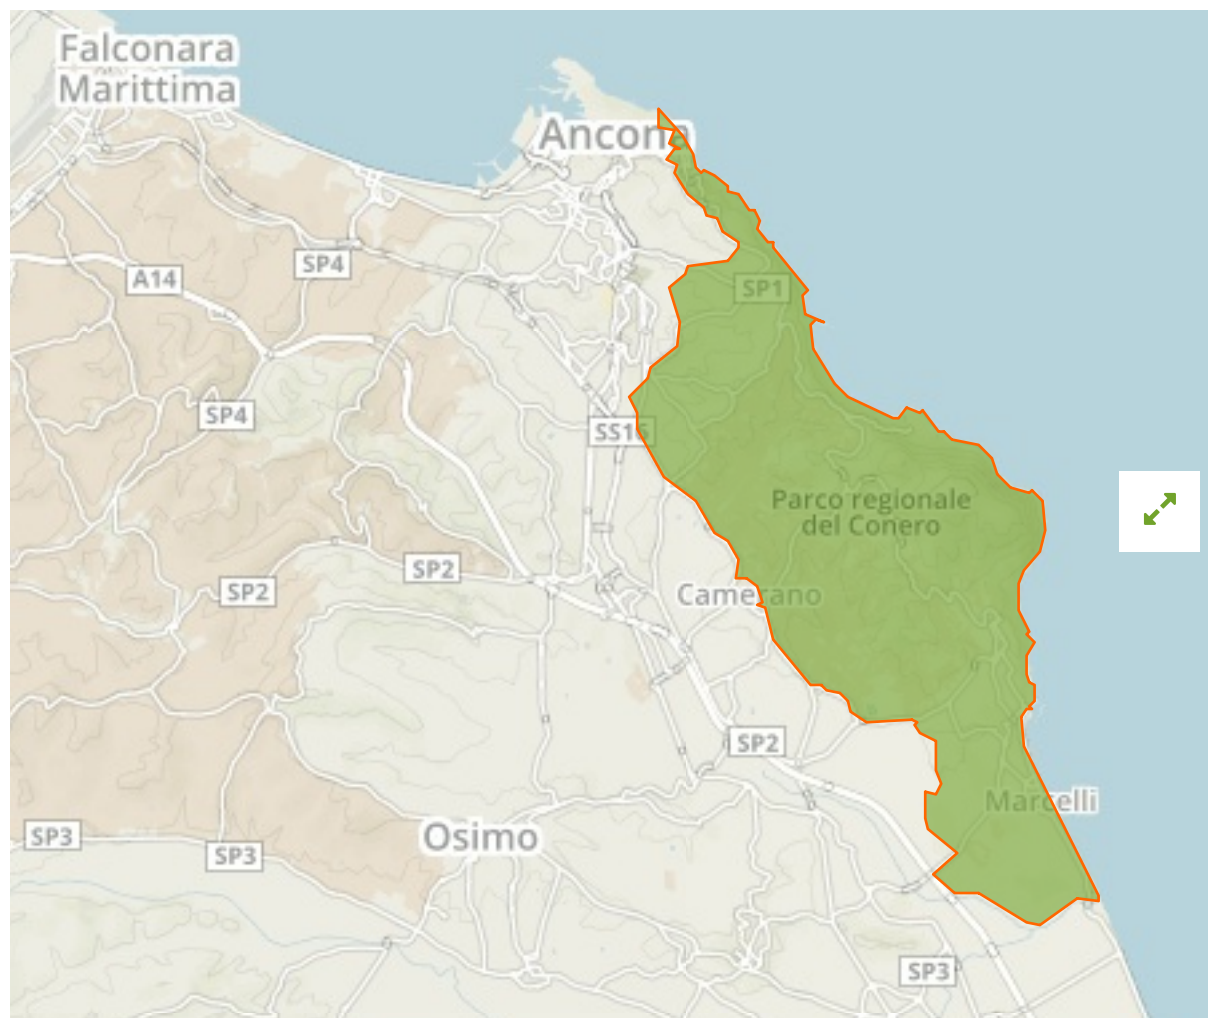

Parco Regionale Del Conero in Italy

The designations employed and the presentation of material on this map do not imply the expression of any opinion whatsoever on the part of the Secretariat of the United Nations concerning the legal status of any country, territory, city or area or of its authorities, or concerning the delimitation of its frontiers or boundaries.

WDPA ID

63618

Reported Area

59.95 km²

Management Effectiveness Evaluations

No information available

Attributes

Original Name	Parco Regionale Del Conero
English Designation	Regional/Provincial Nature Park
IUCN Management Category	V
Status	Designated
Type of Designation	National
Status Year	1987
Sublocation	
Governance Type	Federal or national ministry or agency
Management Authority	Amministrazione Regionale/Provinciale
Management Plan	Not Reported
International Criteria	Not Applicable