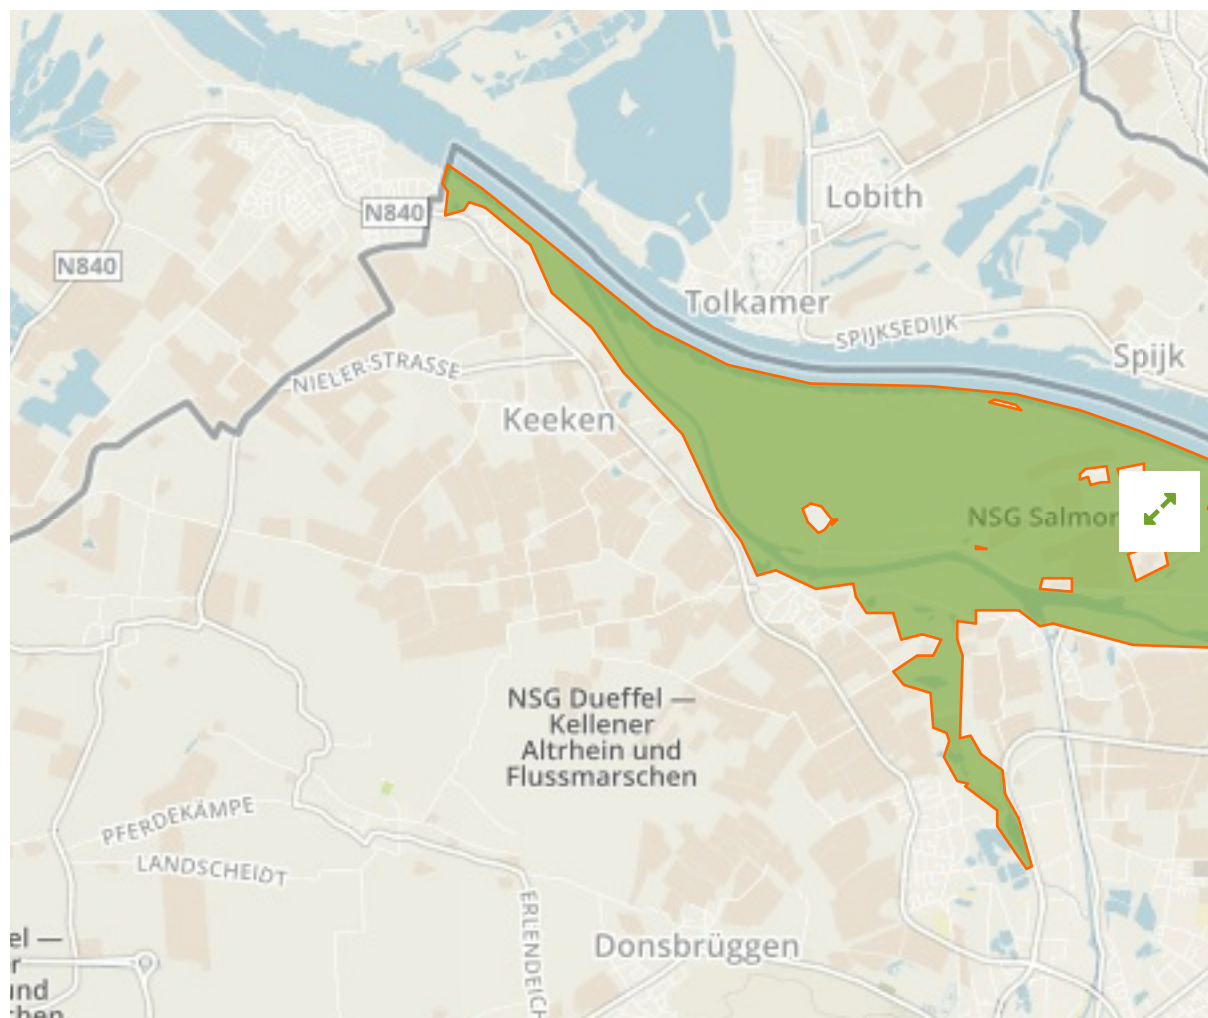

Nsg Salmorth in Germany

The designations employed and the presentation of material on this map do not imply the expression of any opinion whatsoever on the part of the Secretariat of the United Nations concerning the legal status of any country, territory, city or area or of its authorities, or concerning the delimitation of its frontiers or boundaries.

WDPA ID

64697

Reported Area

10.55 km²

Management Effectiveness Evaluations

No information available

Attributes

Original Name Nsg Salmorth

Management Plan Not Reported

International Criteria Not Applicable

Site network breakdown

Transboundary sites

Nsg Emmericher Ward

in Germany

English Designation

Nature Reserve

Nature Reserve

IUCN Category

IV

WDPA ID Year of Designation Reported Area

318292

0.3 km²

Nsg Dueffel - Kellener Altrhein Und Flussmarschen

in Germany