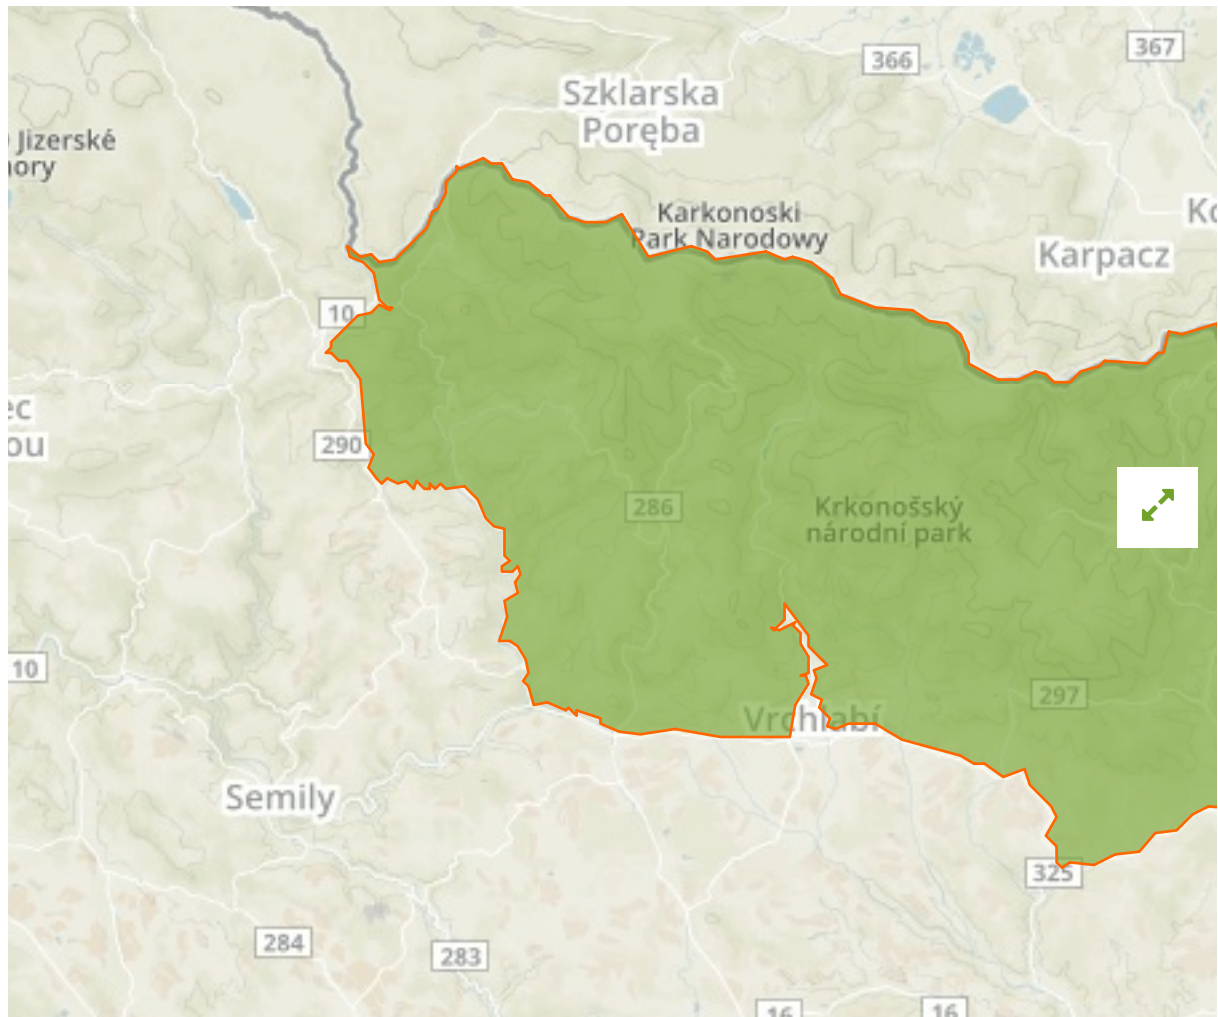

## Krkonoše in Czech Republic

The designations employed and the presentation of material on this map do not imply the expression of any opinion whatsoever on the part of the Secretariat of the United Nations concerning the legal status of any country, territory, city or area or of its authorities, or concerning the delimitation of its frontiers or boundaries.

WDPA ID

---

**67738**

Reported Area

---

**547.87 km<sup>2</sup>**

Not Reported

### **Transboundary sites**

---

## Transboundary sites

---