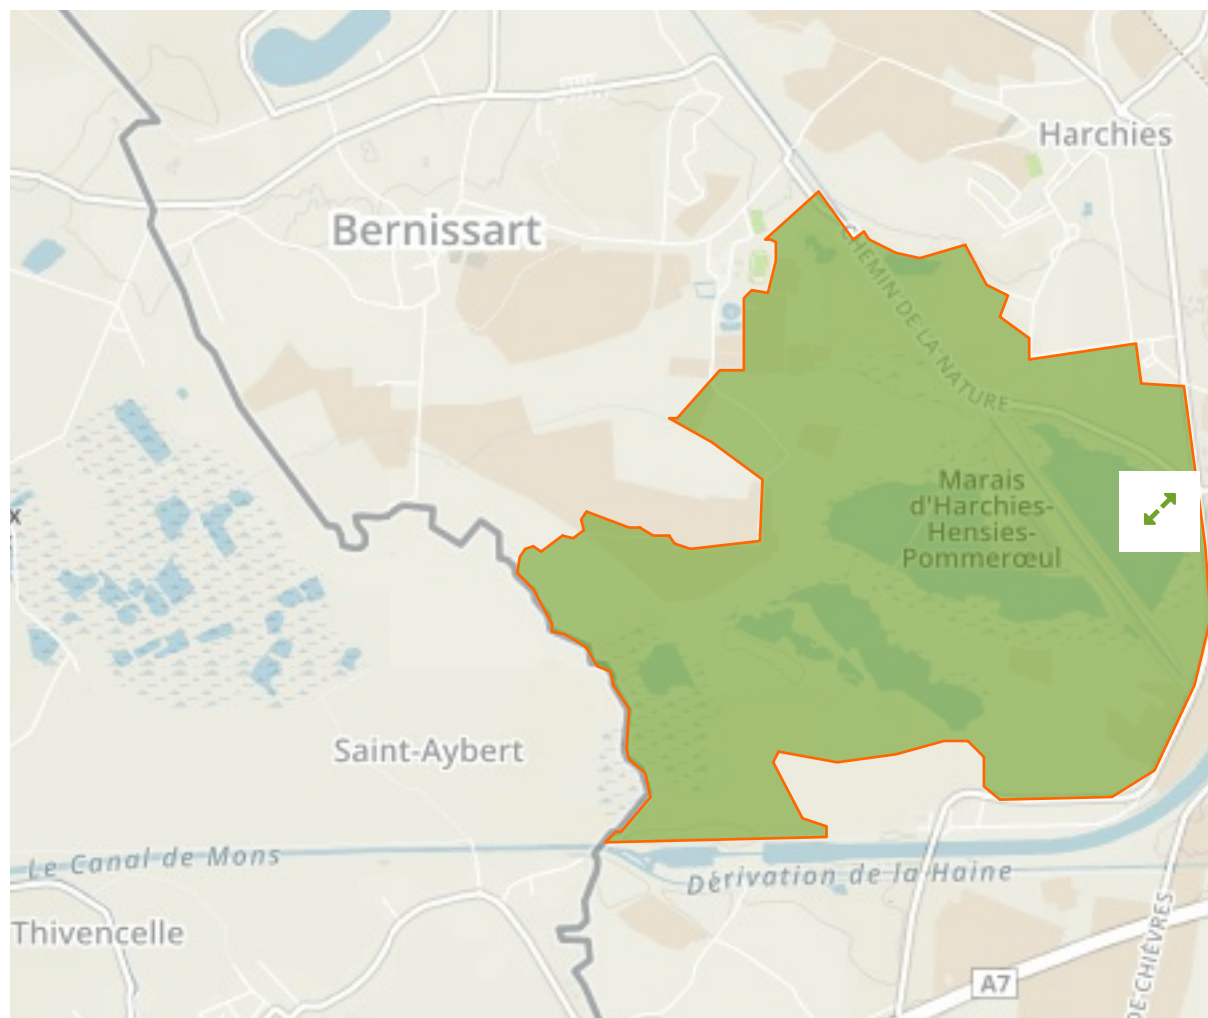

## Marais d'Harchies in Belgium

The designations employed and the presentation of material on this map do not imply the expression of any opinion whatsoever on the part of the Secretariat of the United Nations concerning the legal status of any country, territory, city or area or of its authorities, or concerning the delimitation of its frontiers or boundaries.

WDPA ID

**67814**

Reported Area

**5.25 km<sup>2</sup>**

Ramsar Secretariat, on behalf of Ramsar Contracting Parties

### Transboundary sites

---