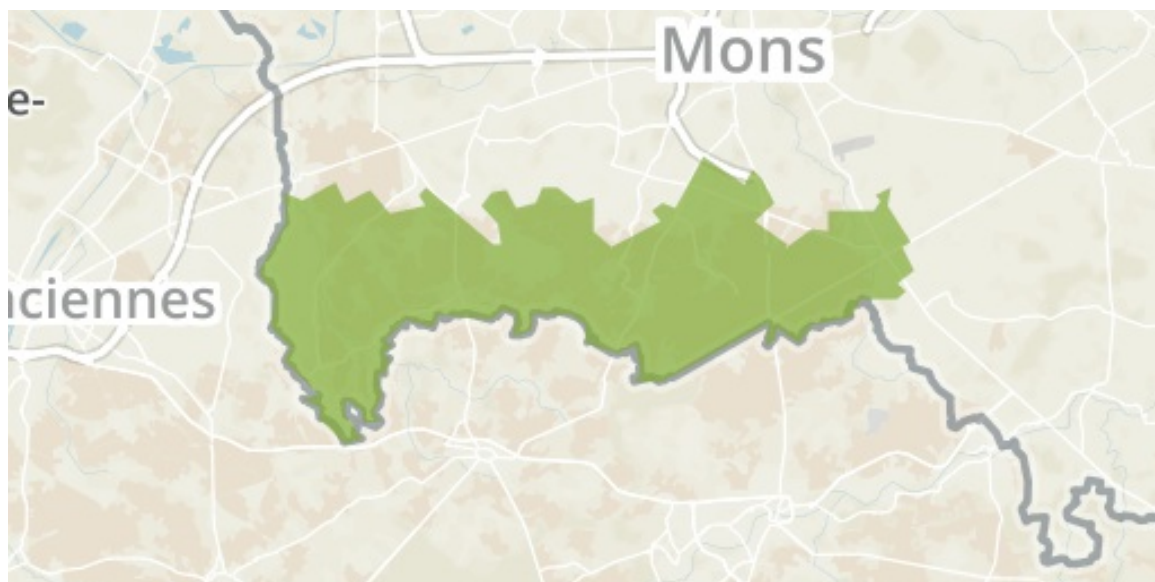

Parc Naturel Des Hauts Pays

in Belgium

English Designation

Nature Park (Walloon Region)

IUCN Category

V

WDPA ID   Year of Designation   Reported Area

386139

160.7 km²

Rivage

in Belgium