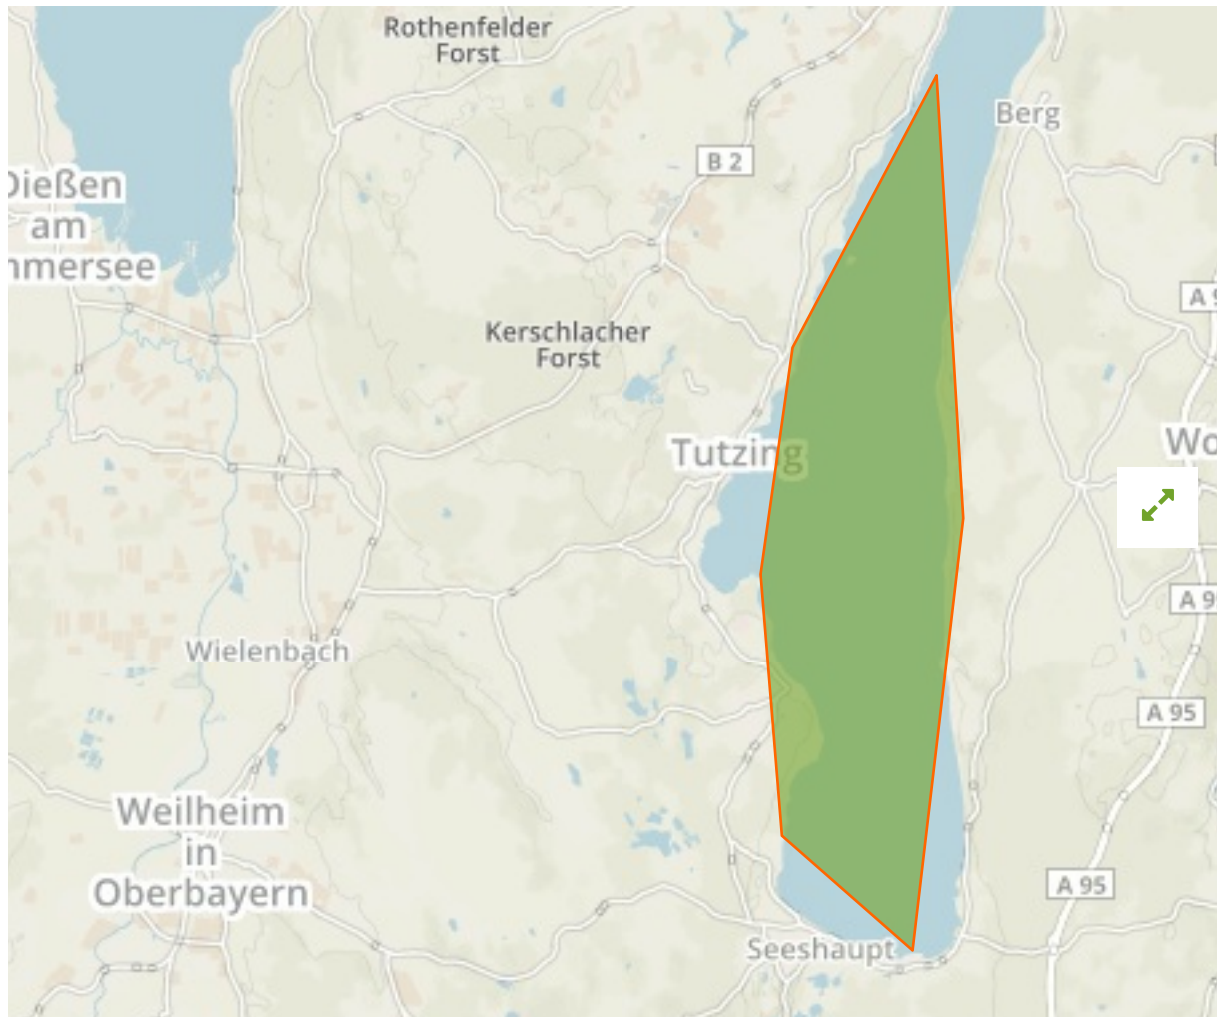

## Starnberger See in Germany

The designations employed and the presentation of material on this map do not imply the expression of any opinion whatsoever on the part of the Secretariat of the United Nations concerning the legal status of any country, territory, city or area or of its authorities, or concerning the delimitation of its frontiers or boundaries.

WDPA ID

---

**67948**

Reported Area

---

**57.2 km<sup>2</sup>**