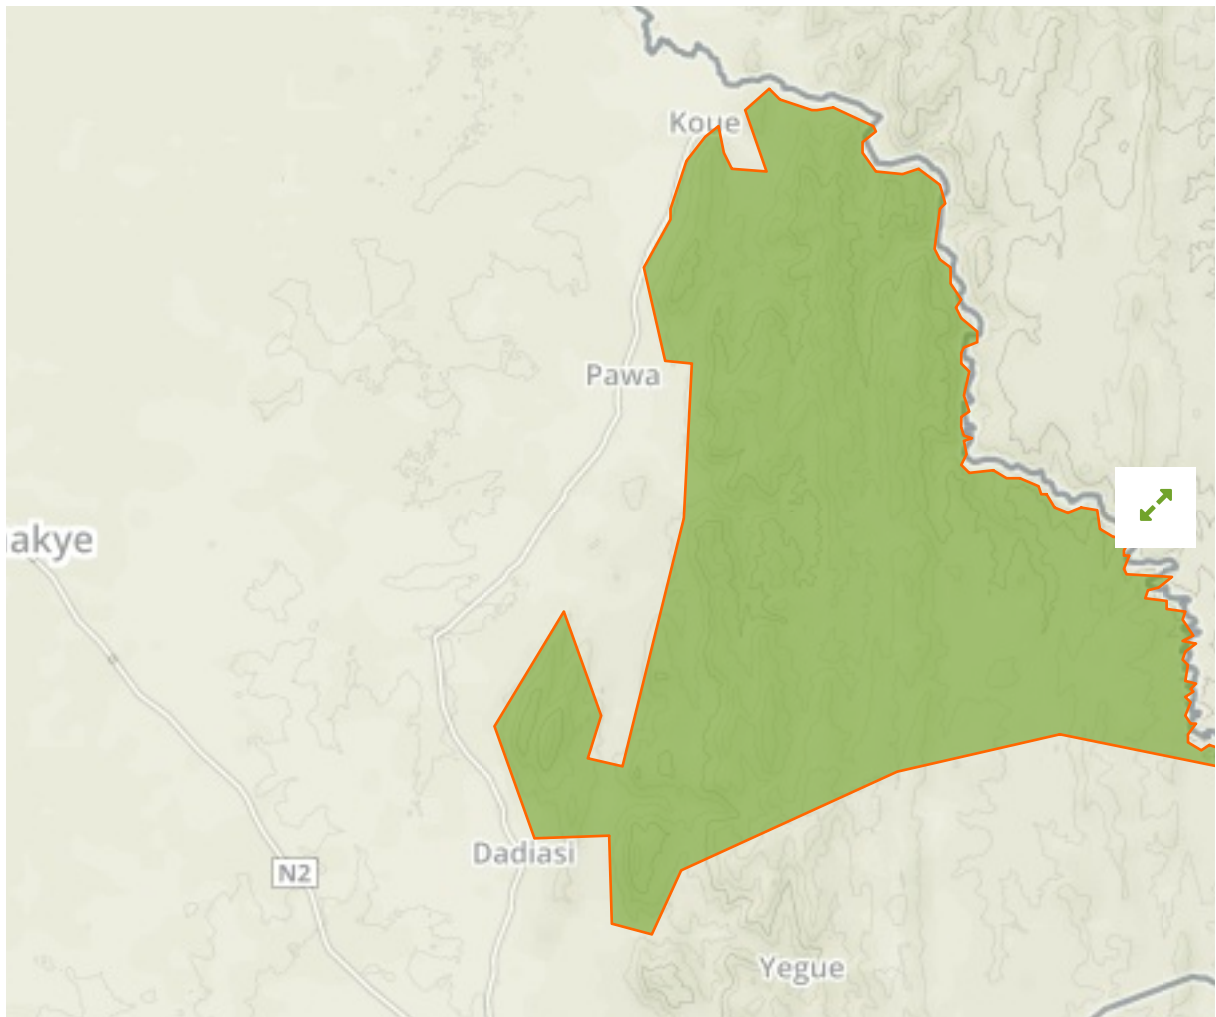

## Kyabobo in Ghana

The designations employed and the presentation of material on this map do not imply the expression of any opinion whatsoever on the part of the Secretariat of the United Nations concerning the legal status of any country, territory, city or area or of its authorities, or concerning the delimitation of its frontiers or boundaries.

WDPA ID

**68788**

Reported Area

**359.8 km<sup>2</sup>**

Vulnerability Assessment

**i Data Provider**

Protected Areas Development Programme (PAPD II), Ghana

### Transboundary sites

---

Reported Area

690.0 km<sup>2</sup>