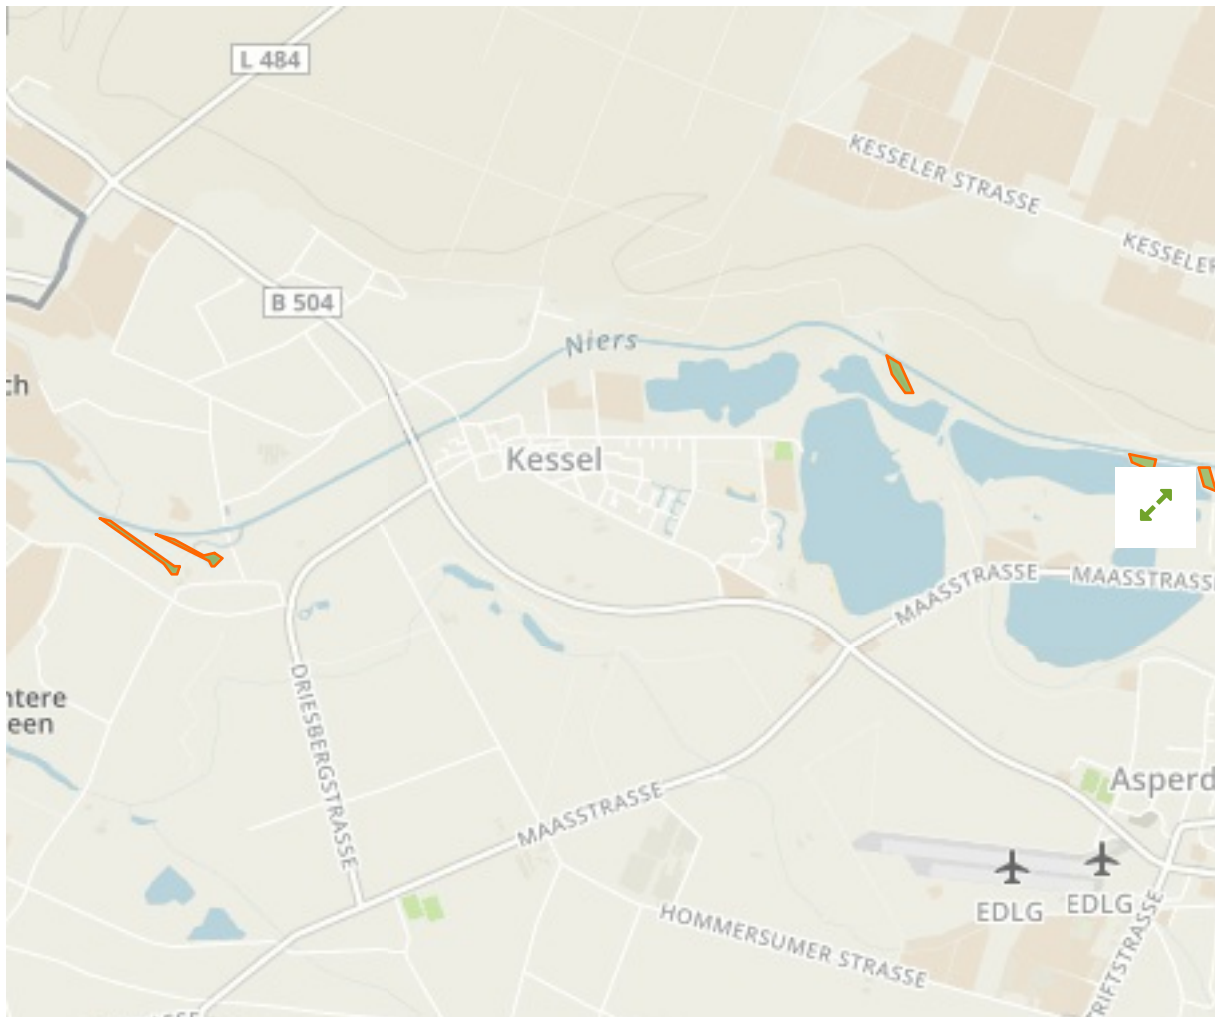

## Nsg Niersaltarme Und Muehlenteiche in Germany

The designations employed and the presentation of material on this map do not imply the expression of any opinion whatsoever on the part of the Secretariat of the United Nations concerning the legal status of any country, territory, city or area or of its authorities, or concerning the delimitation of its frontiers or boundaries.

WDPA ID

**82251**

Reported Area

**0.04 km<sup>2</sup>**

European Environment Agency (EEA)

### Transboundary sites

---