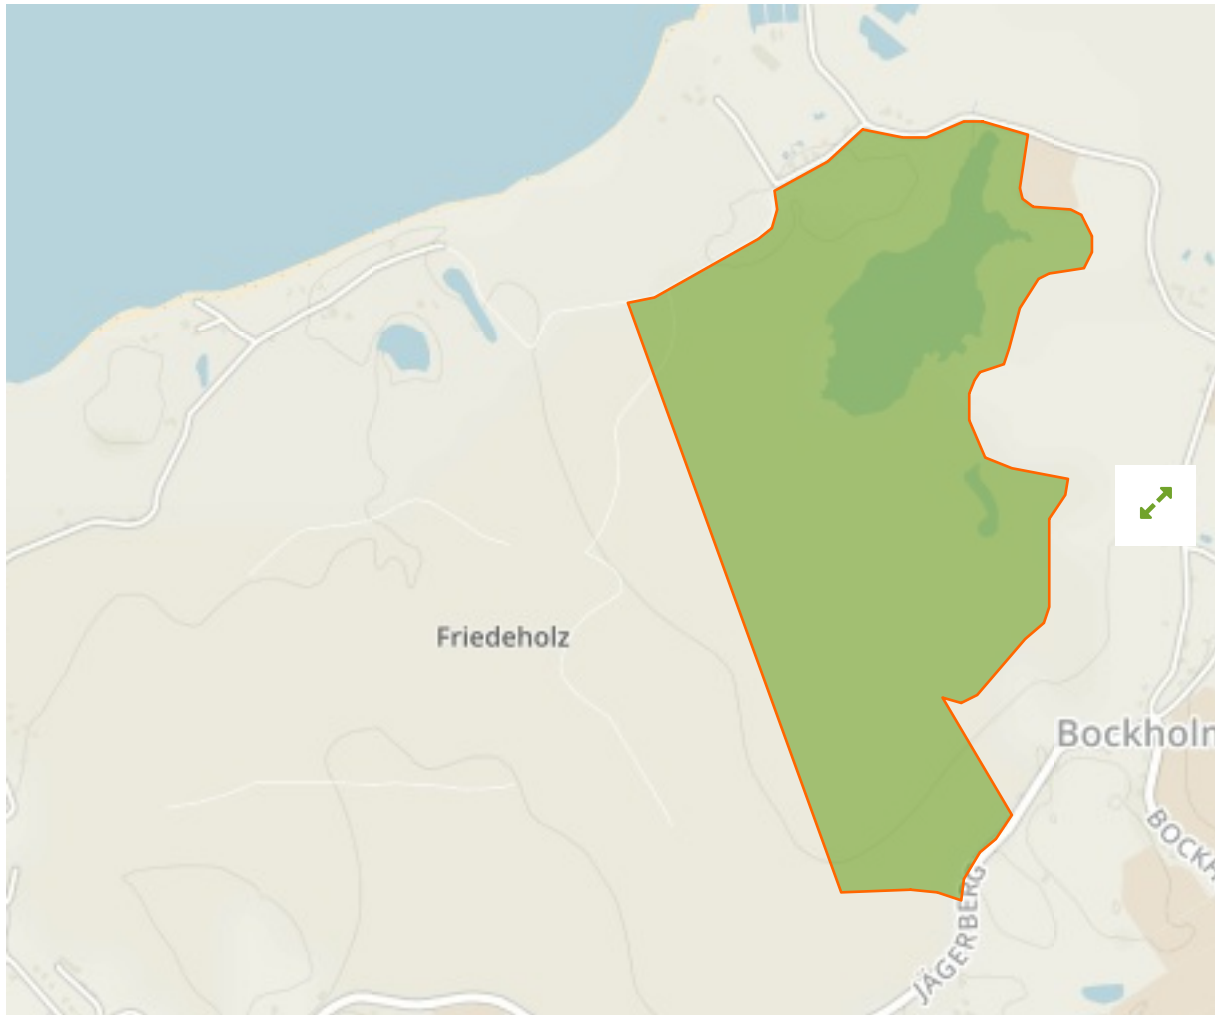

Pugumer See und Umgebung in Germany

The designations employed and the presentation of material on this map do not imply the expression of any opinion whatsoever on the part of the Secretariat of the United Nations concerning the legal status of any country, territory, city or area or of its authorities, or concerning the delimitation of its frontiers or boundaries.

WDPA ID

82345

Reported Area

0.89 km²

Management Effectiveness Evaluations

No information available

Attributes

Original Name	Pugumer See und Umgebung
English Designation	Nature Reserve
IUCN Management Category	IV
Status	Designated
Type of Designation	National
Status Year	1978
Sublocation	
Governance Type	Federal or national ministry or agency
Management Authority	Bundesamt für Naturschutz
Management Plan	Not Reported
International Criteria	Not Applicable