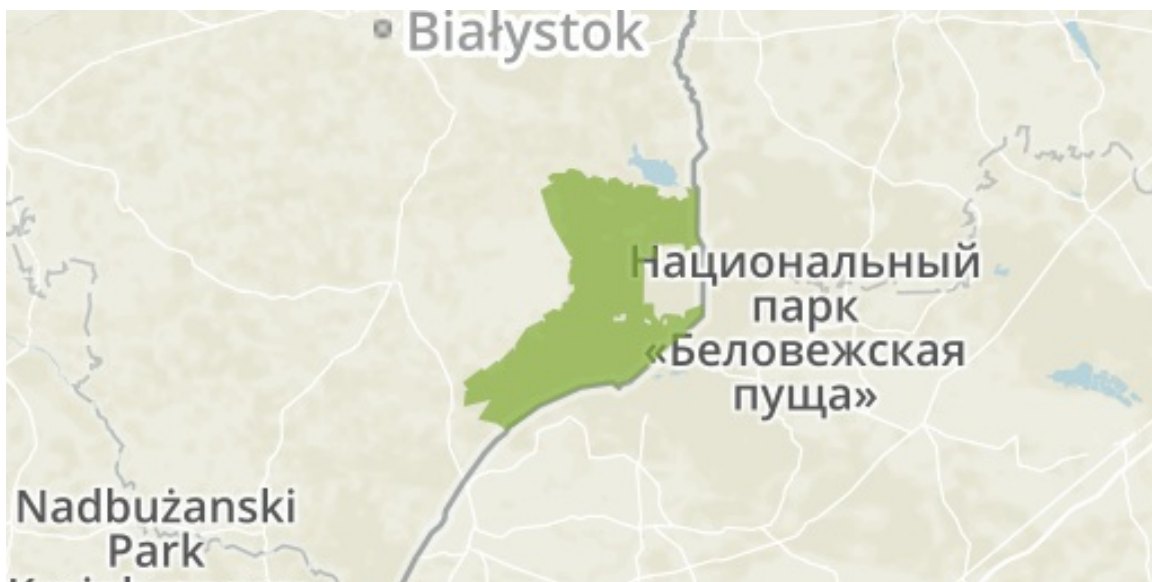

Puszcza Białowieńska

in Poland

English Designation

Protected Landscape Area

IUCN Category

Not Assigned

WDPA ID   Year of Designation   Reported Area

114979

766.6 km²

Sitki

in Poland