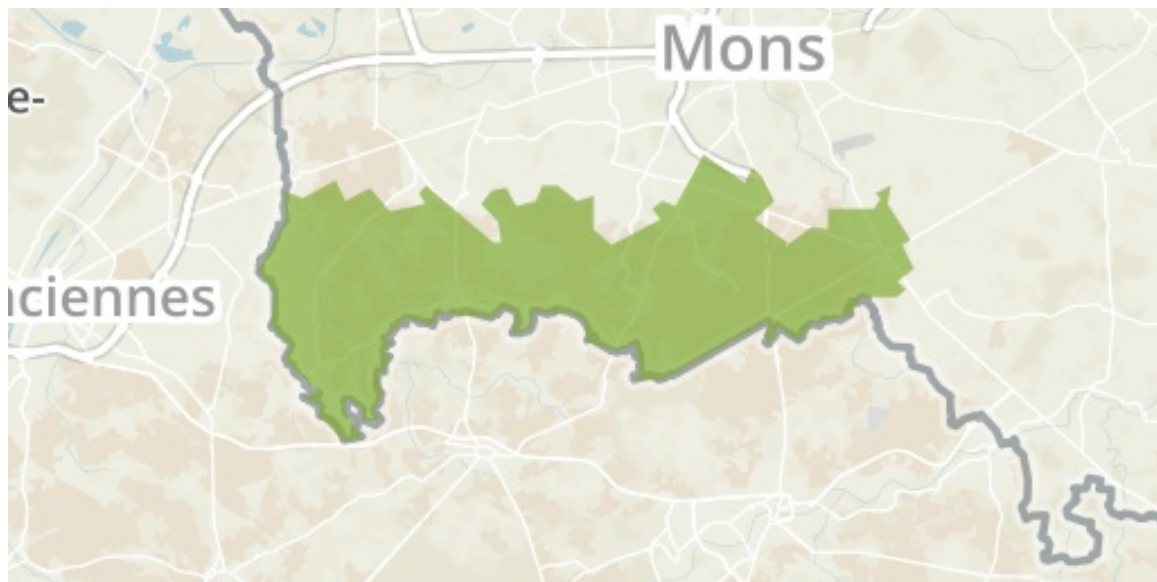

178317

485.9 km²

Escaut (Coupure De L') À Bléharies

in Belgium

English Designation

Scientific Interest Site (Walloon Region)

IUCN Category

IV

IV

| WDPA ID | Year of Designation | Reported Area |
|---------|---------------------|---------------------|
| 333458 | | 0.2 km ² |

Parc Naturel Des Plaines De L'Escaut

in Belgium

English Designation

Nature Park (Walloon Region)

IUCN Category

V

| WDPA ID | Year of Designation | Reported Area |
|---------|---------------------|-----------------------|
| 386129 | | 262.4 km ² |

Parc Naturel Des Hauts Pays

in Belgium

English Designation

Nature Park (Walloon Region)

IUCN Category

V

WDPA ID Year of Designation Reported Area

386139

160.7 km²

Rivage

in Belgium