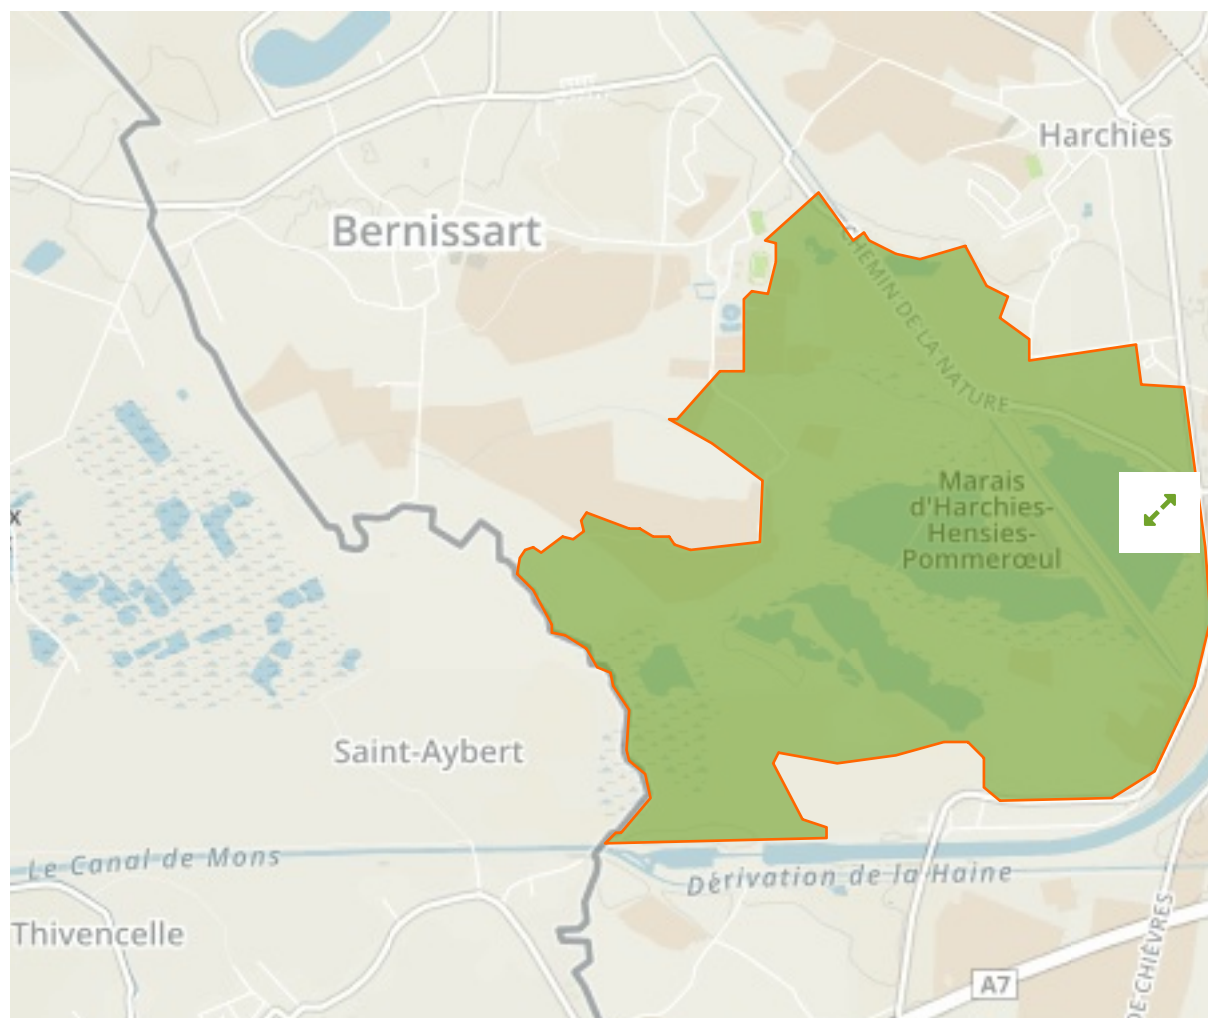

Harchies-Hensies-Pommereuil (Marais D') Ps + Life in Belgium

The designations employed and the presentation of material on this map do not imply the expression of any opinion whatsoever on the part of the Secretariat of the United Nations concerning the legal status of any country, territory, city or area or of its authorities, or concerning the delimitation of its frontiers or boundaries.

WDPA ID

86584

Reported Area

5.57 km²

European Environment Agency (EEA)

Management Effectiveness Evaluations

No information available

Attributes

Transboundary sites

Scarpe-Escaut

in France

English Designation

Regional Nature Park

IUCN Category

V

WDPA ID Year of Designation Reported Area

178317

485.9 km²

Escaut (Coupure De L') À Bléharies

in Belgium

English Designation

Scientific Interest Site (Walloon Region)

IUCN Category

IV