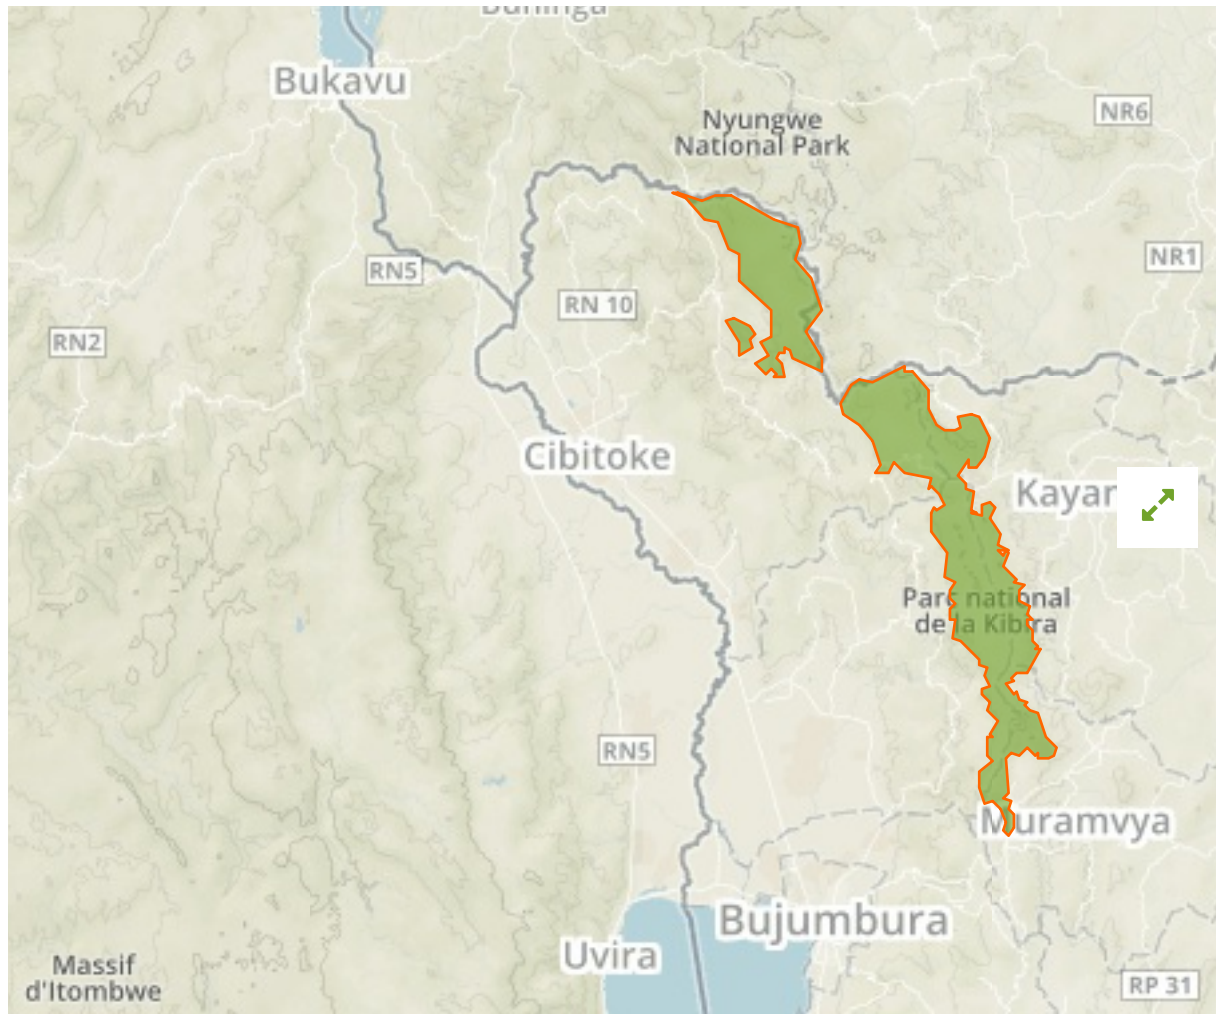

Kibira in Burundi

The designations employed and the presentation of material on this map do not imply the expression of any opinion whatsoever on the part of the Secretariat of the United Nations concerning the legal status of any country, territory, city or area or of its authorities, or concerning the delimitation of its frontiers or boundaries.

WDPA ID

9161

Reported Area

400.0 km²

Management Effectiveness Evaluations

IMET	2015
METT	2007
RAPPAM	2011
Birdlife IBA	2001

Attributes

Original Name	Kibira
English Designation	National Park
IUCN Management Category	II
Status	Designated
Type of Designation	National
Status Year	1934
Sublocation	BI-CI
Governance Type	Federal or national ministry or agency
Management Authority	OBPE
Management Plan	Available 2014
International Criteria	Not Applicable

Site network breakdown

Transboundary sites

Nyungwe

in Rwanda

English Designation

National Park

IUCN Category

IV

WDPA ID Year of Designation

9148

Reported Area

1019.0 km²